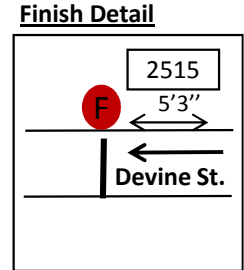

List of Measured Points
 Start: W side, of 700 King St .
 1 m: S side , of Duncan Street
 2m: N side , of Monroe Street
 3m : E side, of King Street
 Finish: N side, E 5'3" of 2515 Devine St Mailbox.

Elevation
 Start: 275 ft
 Finish: 280 ft
 Lowest: 260 ft
 Highest: 292 ft

NOTES & RESTRICTIONS

1. Not to Scale
2. Not all cross streets are illustrated
3. Except where otherwise noted course has been measured on the shortest possible route using full width of the road to within 18" of curbs and other defined edges
4. ▲ = Cone
5. Back to the Finish Line Crossover Runners will make a left onto King Street = - - - ->

Hot Summer's Night 5k
 Measured by Selwyn Blake
 Measured Date: 7/22/18
 Designed by : iSMBJude,LLC
 Effective Date: 8/1/2018 – 8/1/2028
 Pending USATF Timestamp by Danny White